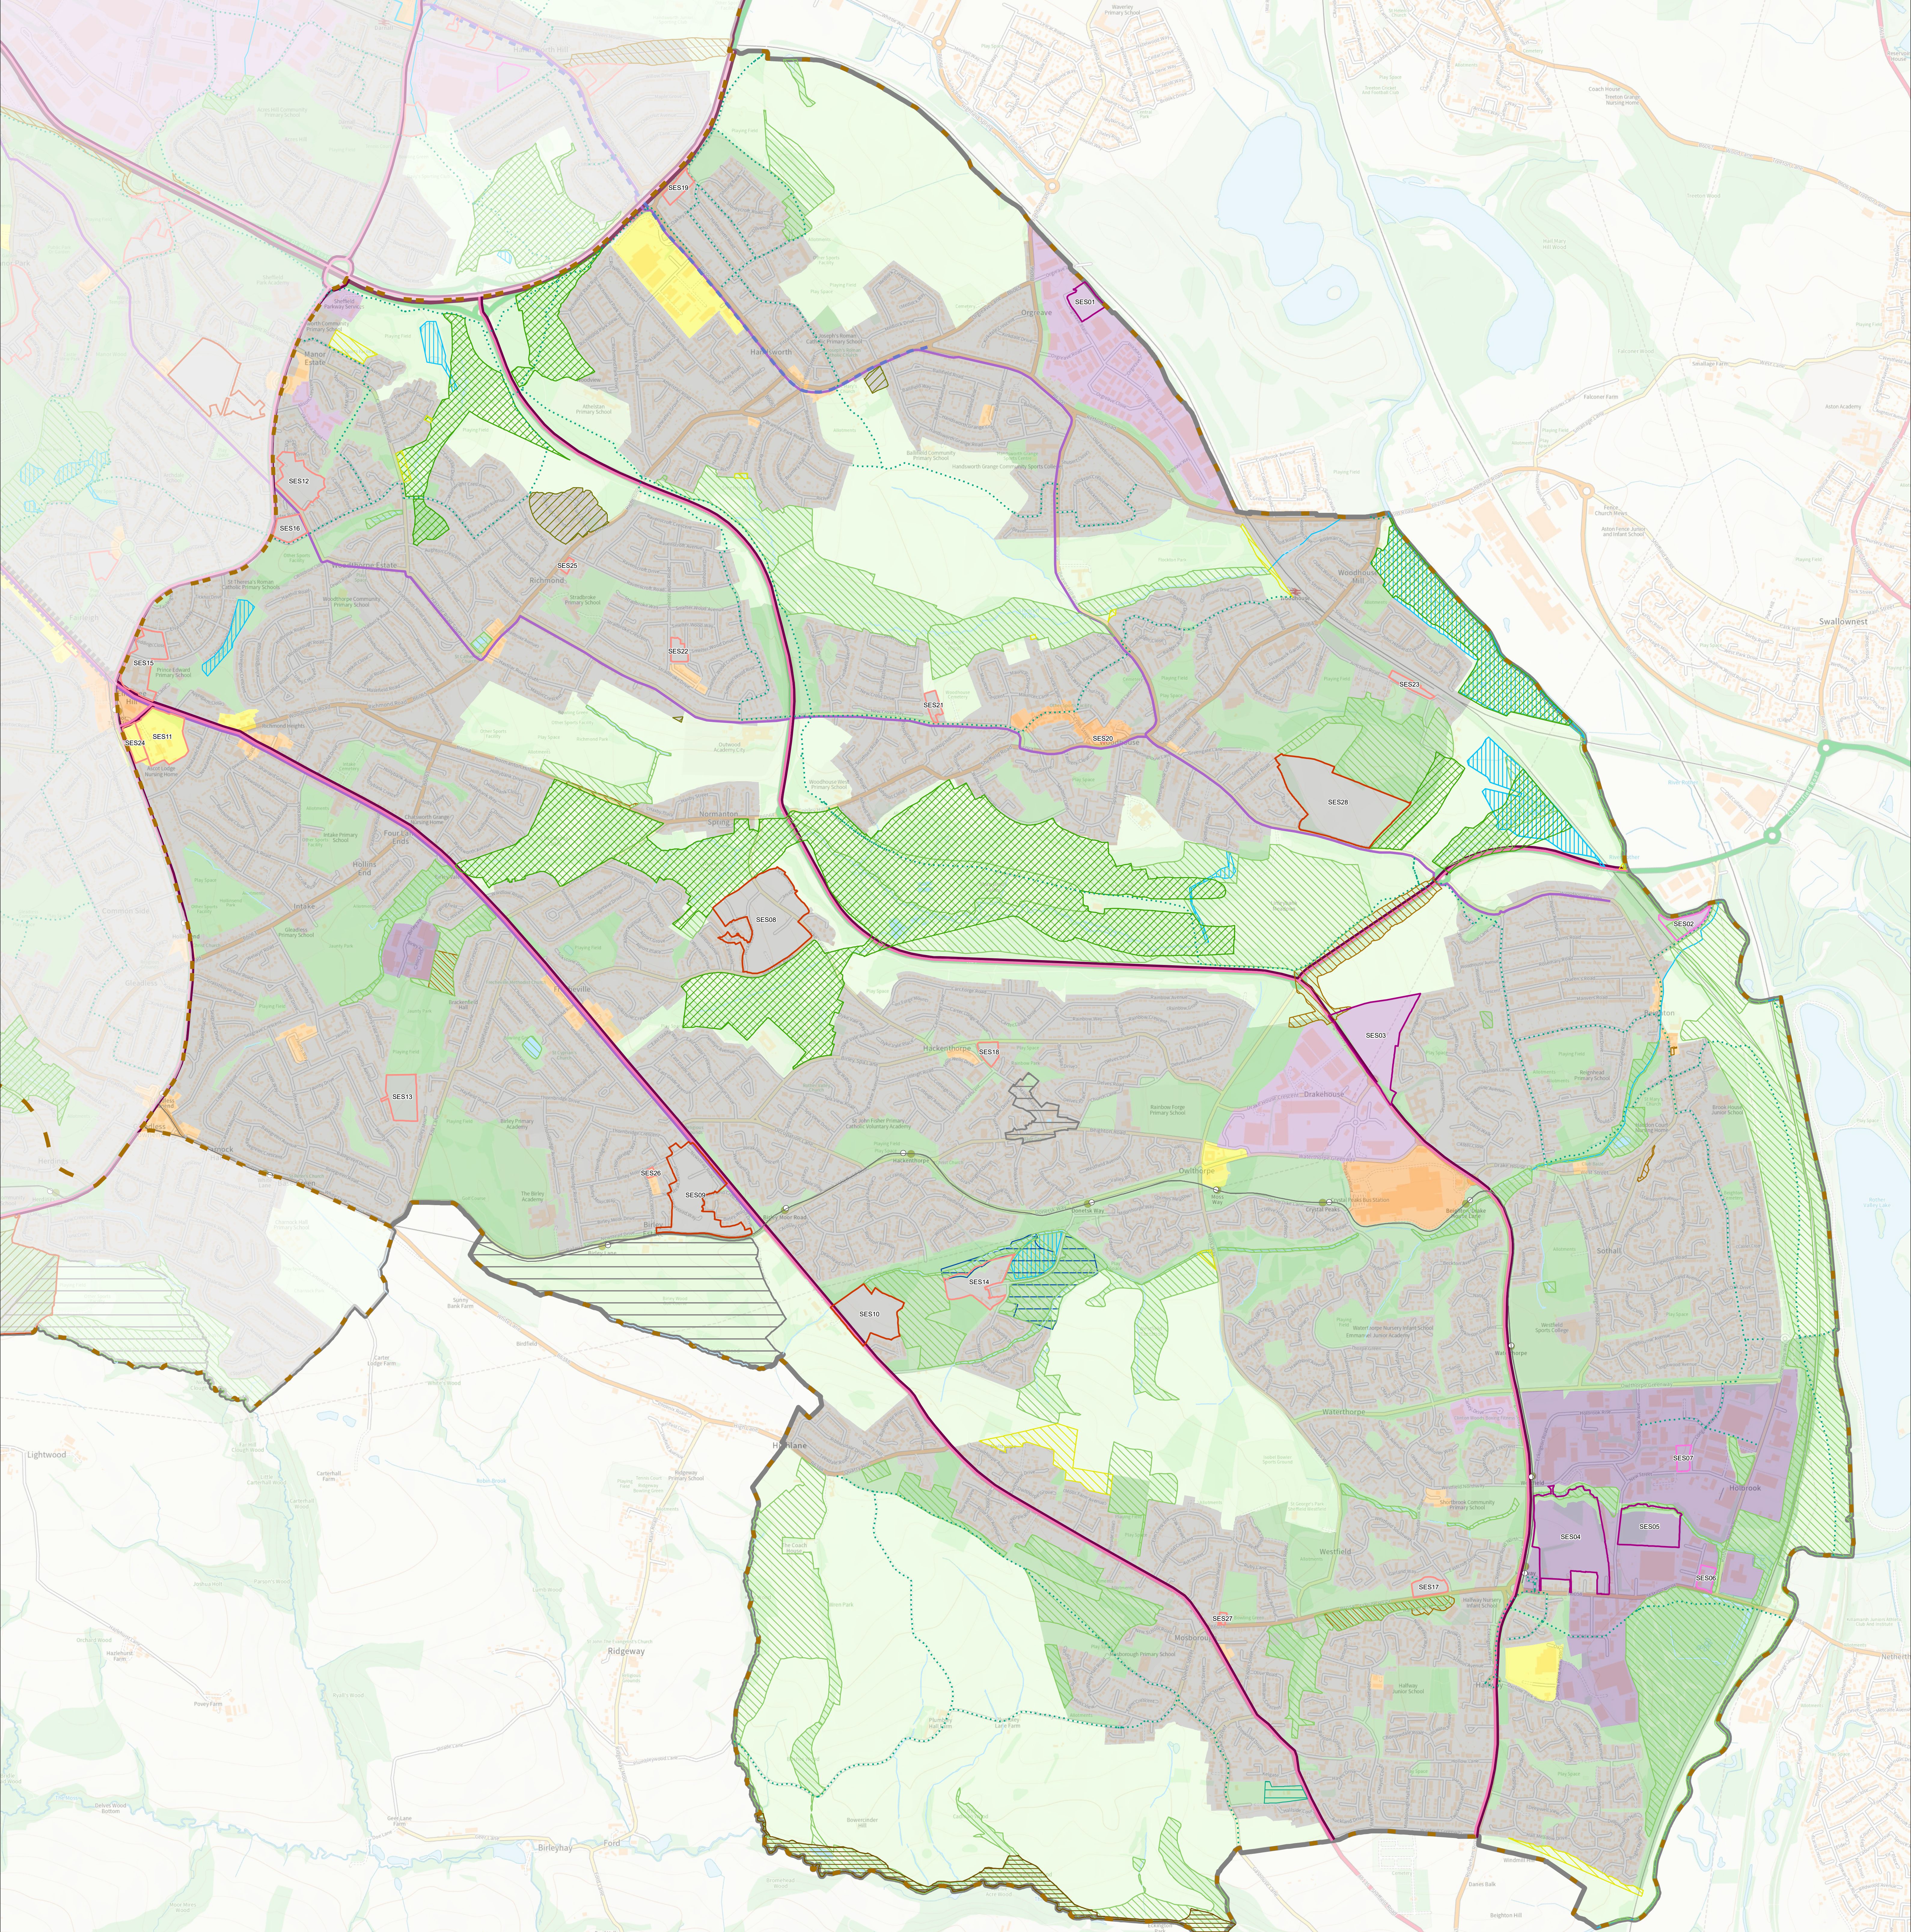

Other designations

- Larger Wind Turbine Location
- Catalyst Site
- Priority Location
- Innovation District
- Olympic Legacy Park
- Biological Site of Special Scientific Interest
- Geological Site of Special Scientific Interest
- Local Nature Reserve
- Local Wildlife Site
- Local Geological Site
- Local Green Space
- Scheduled Monument
- Conservation Area
- Historic Park, Garden or Cemetery
- Green Belt Village or Substantially Developed Road Frontage
- Addition to the Green Belt
- Removal from the Green Belt
- Night-time Quiet Area
- Area suitable for Purpose Built Student Accommodation
- Safeguarded for Flood Storage
- Main river
- Waterway